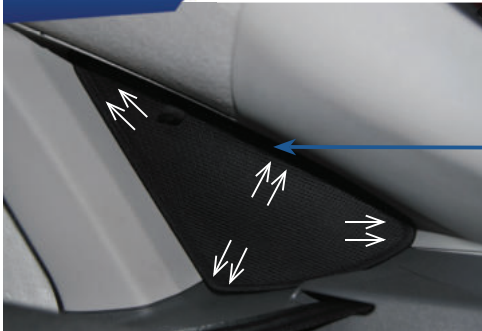

STEP #1 ATTACH CLIPS ON SHADE EDGES

STEP #2 POSITION THE SIDE SHADE

STEP #3 INSERT CLIP BEHIND INTERIOR TRIM

STEP #4 ENSURE SECURELY FITTED IN PLACE

Quarter Light Shade Installation

FORD FOCUS 5DR
FOR-FOCU-5-B

COMPONENTS NEEDED:

STEP #1 ATTACH CLIPS ON SHADE EDGES

STEP #2 INSERT CLIPS BEHIND INTERIOR TRIM

STEP #3 ENSURE SECURELY FITTED IN PLACE

Rear Shade Installation

FORD FOCUS 5DR
FOR-FOCU-5-B

COMPONENTS NEEDED:

CL-M12 x 2

CL-M14 x 1

STEP #1

ATTACH CLIPS ON SHADE EDGES

STEP #2

POSITION THE REAR SHADE

STEP #3

INSERT CLIPS BEHIND INTERIOR TRIM