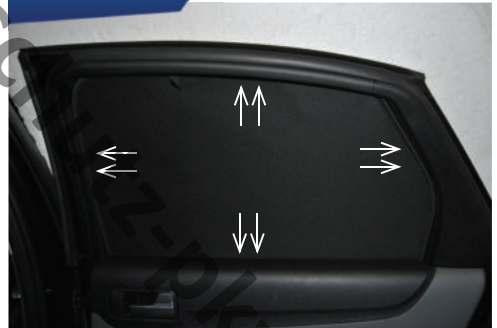

STEP #1 ATTACH CLIPS ON SHADE EDGES

STEP #2 POSITION THE SIDE SHADE

STEP #3 INSERT CLIP BEHIND INTERIOR TRIM

STEP #4 ENSURE SECURELY FITTED IN PLACE

Quarter Light Shade Installation

FORD FOCUS 5DR
FOR-FOCU-5-B

COMPONENTS NEEDED:

STEP #1 ATTACH CLIPS ON SHADE EDGES

STEP #2 INSERT CLIPS BEHIND INTERIOR TRIM

STEP #3 ENSURE SECURELY FITTED IN PLACE

Rear Shade Installation

FORD FOCUS 5DR
FOR-FOCU-5-B

COMPONENTS NEEDED: