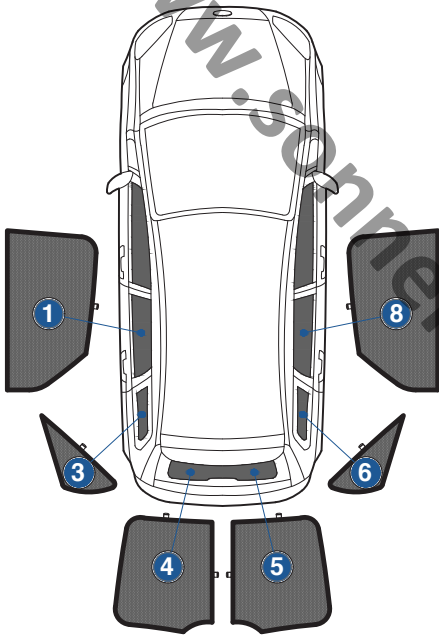

Installation Manual

FORD FOCUS 5DR
FOR-FOCU-5-B

COMPONENTS INCLUDED

SHADES

FIXING CLIPS

Side Shade Installation

FORD FOCUS 5DR
FOR-FOCU-5-B

COMPONENTS NEEDED:

STEP #1 ATTACH CLIPS ON SHADE EDGES

STEP #2 POSITION THE SIDE SHADE

STEP #3 INSERT CLIP BEHIND INTERIOR TRIM

STEP #4 ENSURE SECURELY FITTED IN PLACE

Quarter Light Shade Installation

FORD FOCUS 5DR
FOR-FOCU-5-B

COMPONENTS NEEDED:

STEP #1 ATTACH CLIPS ON SHADE EDGES

STEP #2 INSERT CLIPS BEHIND INTERIOR TRIM

STEP #3 ENSURE SECURELY FITTED IN PLACE

Rear Shade Installation

FORD FOCUS 5DR
FOR-FOCU-5-B

COMPONENTS NEEDED: