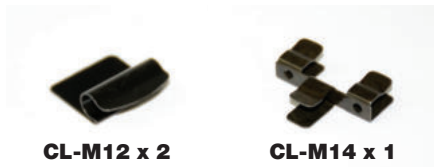

Installation Manual

FORD FOCUS 5DR
FOR-FOCU-5-B

COMPONENTS INCLUDED

SHADES

FIXING CLIPS

Side Shade Installation

FORD FOCUS 5DR
FOR-FOCU-5-B

COMPONENTS NEEDED:

STEP #1 ATTACH CLIPS ON SHADE EDGES

STEP #2 POSITION THE SIDE SHADE

STEP #3 INSERT CLIP BEHIND INTERIOR TRIM

STEP #4 ENSURE SECURELY FITTED IN PLACE

Quarter Light Shade Installation

FORD FOCUS 5DR
FOR-FOCU-5-B

COMPONENTS NEEDED:

STEP #1 ATTACH CLIPS ON SHADE EDGES

STEP #2 INSERT CLIPS BEHIND INTERIOR TRIM

STEP #3 ENSURE SECURELY FITTED IN PLACE

Rear Shade Installation

FORD FOCUS 5DR
FOR-FOCU-5-B

COMPONENTS NEEDED: